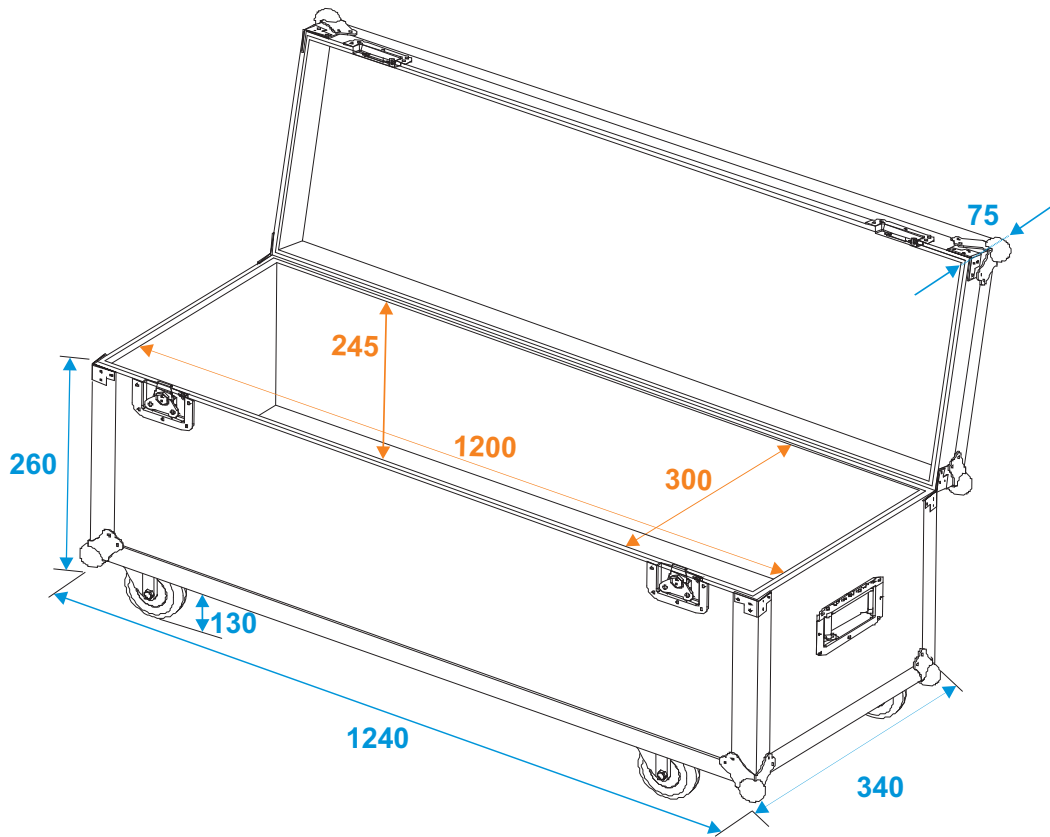

# Flightcase

**30126825** Universal case Profi

\*all dimensions in millimeters