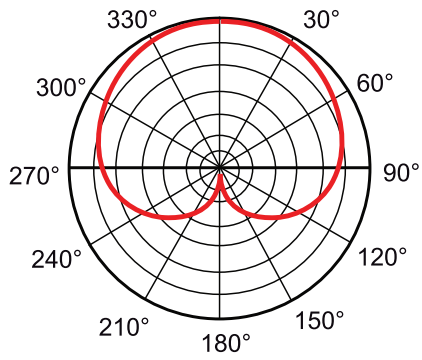

Polar pattern:

Cardioid Polar Pattern